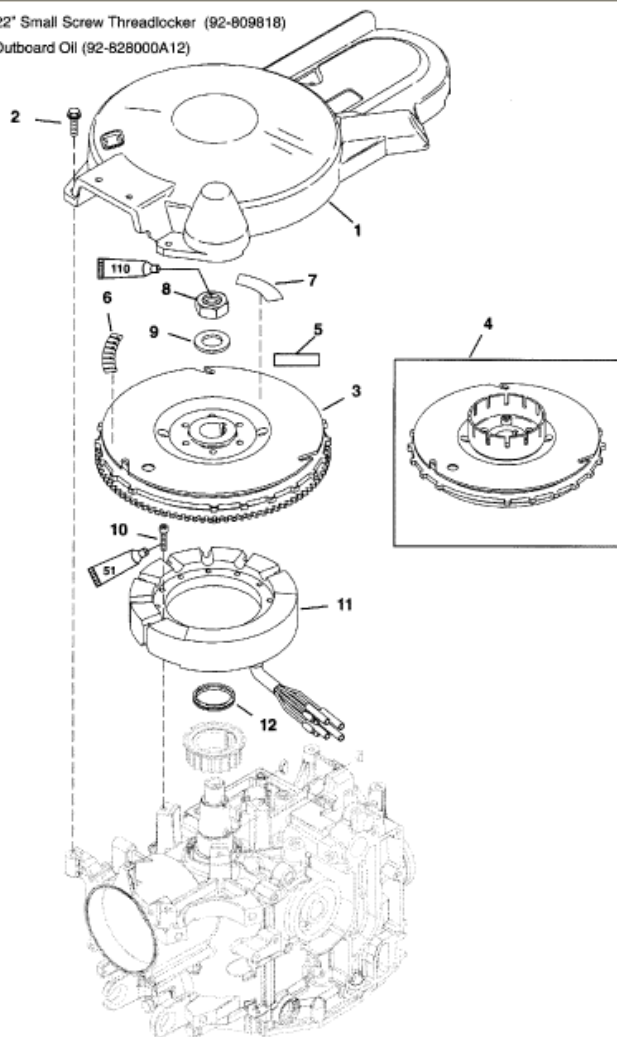

- 51  Loctite "222" Small Screw Threadlocker (92-809818)
- 110  4-stroke Outboard Oil (92-82800A12)

Parts List

Ref	Class	Part	Description	Qty	Comment	Footnote
1		855223	FLYWHEEL COVER	1	ELECTRIC	1
2	10	824832	SCREW (M6 X 25)	4	ELECTRIC	
3	284	832010A	FLYWHEEL	1	(ELECTRIC)	1
4	284	832010A	FLYWHEEL	1	(MANUAL)	1
5		NSS	DECAL-WARNING SPRINNING FL	1		6
6		NSS	DECAL-TIMING MARKS	1		6
7		NSS	DECAL-WARNING-NEUTRAL	1		6
8	11	81773M	NUT	1		
9	12	84436M	WASHER	1		
10	10	40073 25	SCREW	3	MANUAL	
11	398	852386A	STATOR	1	MANUAL	1
10	10	40073 30	SCREW	3	ELECTRIC	
11	398	852387A	STATOR	1	ELECTRIC	1
12		83483B	LOAD RING	1		